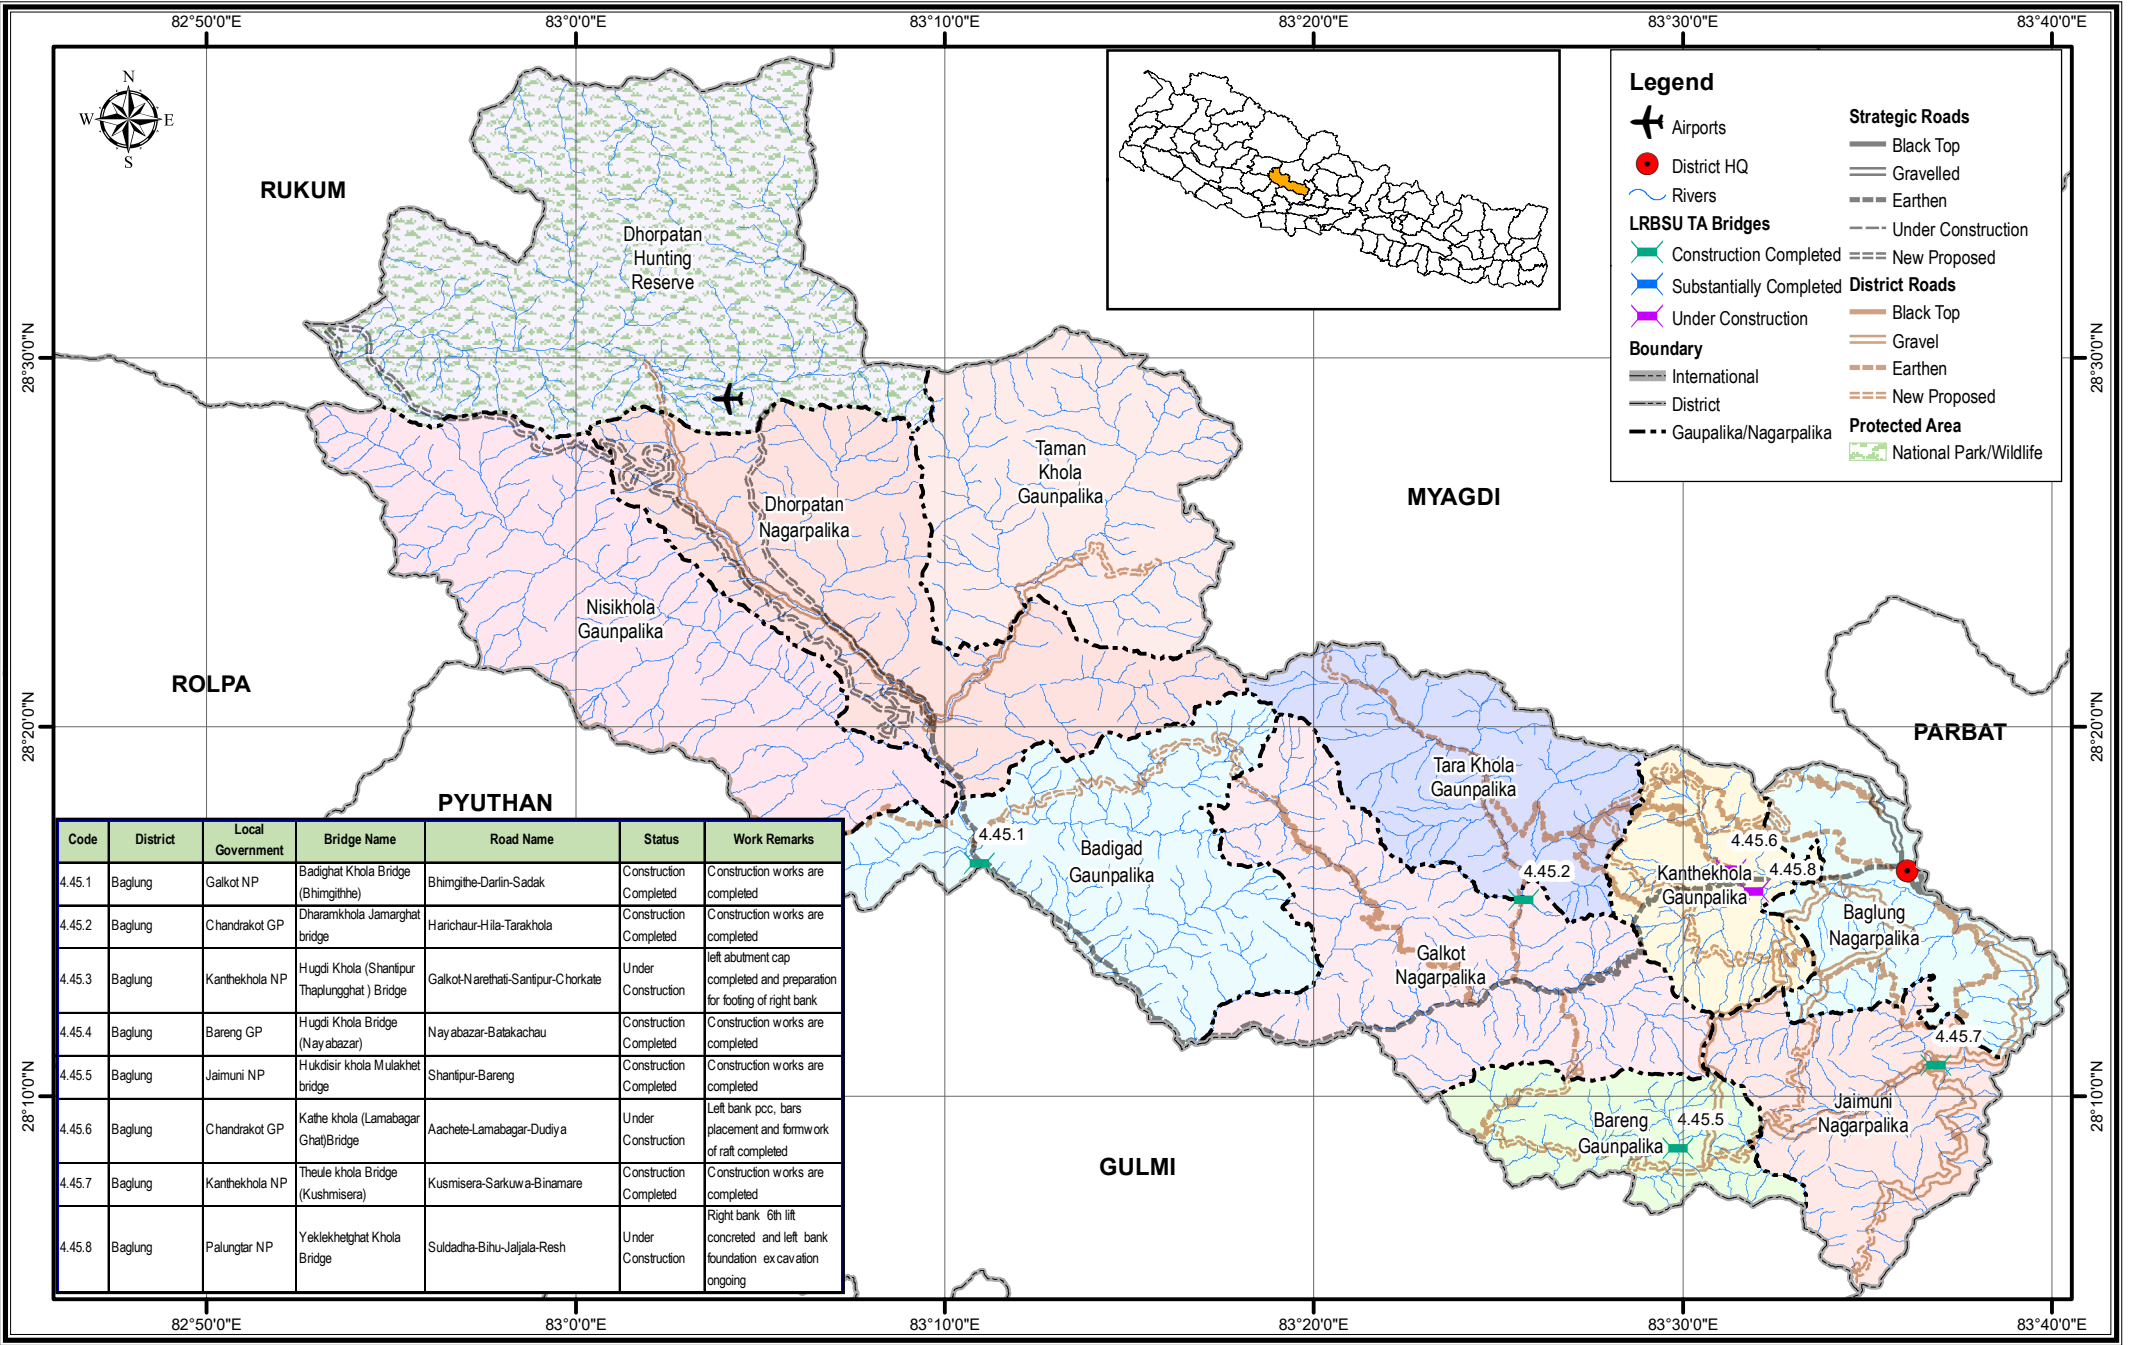

# Bridge Inventory Map

# Gandaki Province

# Baglung District

Local Roads Bridge Support Unit (LRBSU)  
Manbhawan, Lalitpur

Date: October 2020