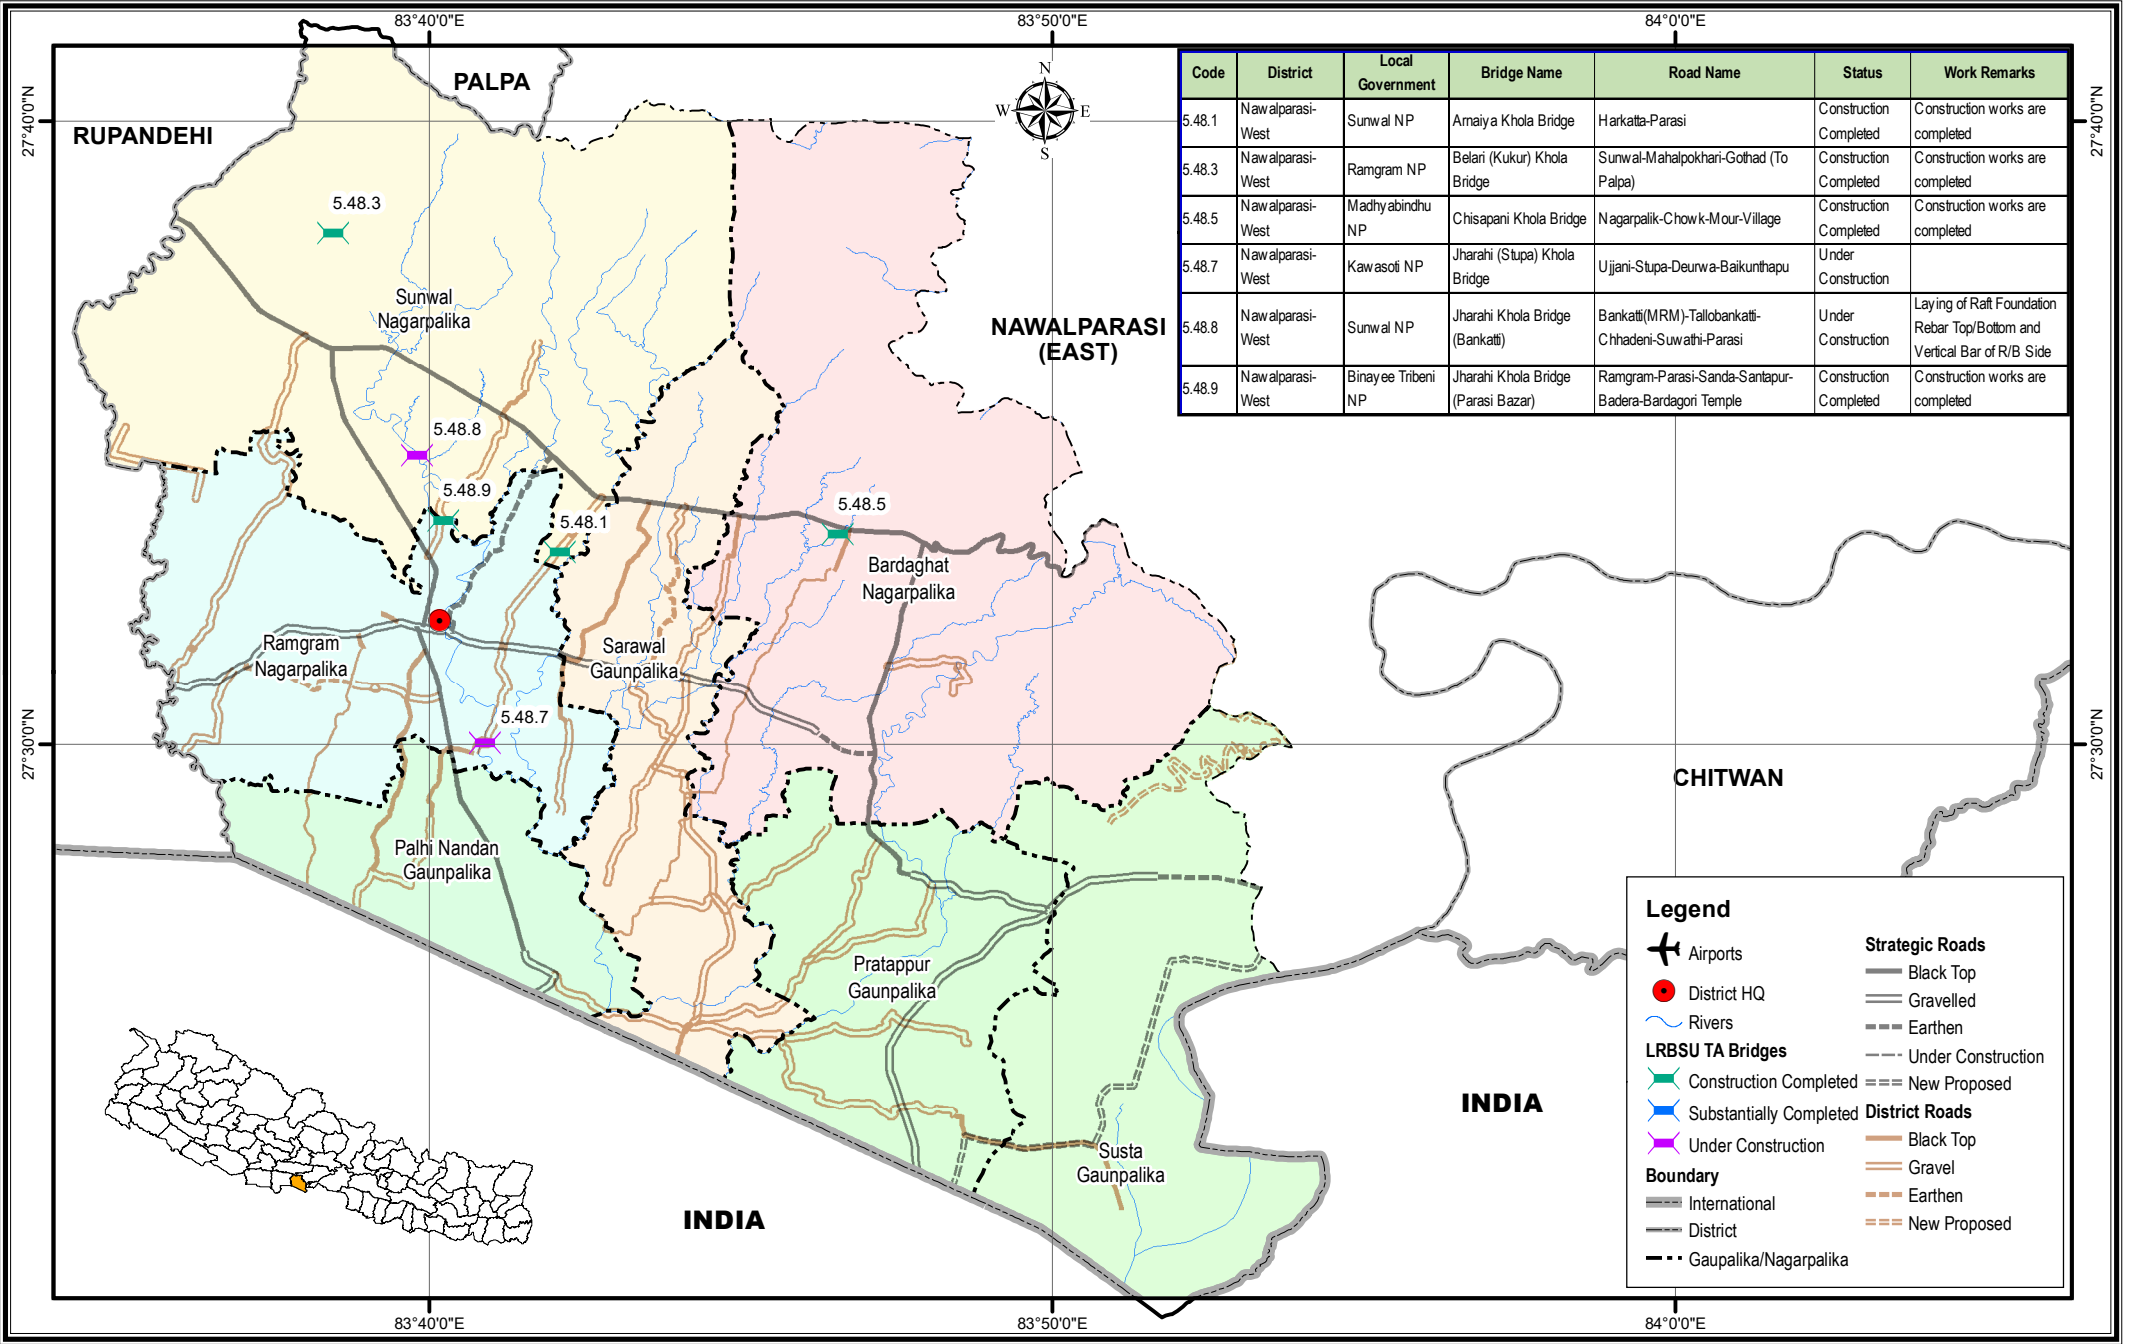

# Bridge Inventory Map

## Province-5

## Nawalparasi (West) District

Local Roads Bridge Support Unit (LRBSU)  
Manbhawan, Lalitpur

Date: October 2020