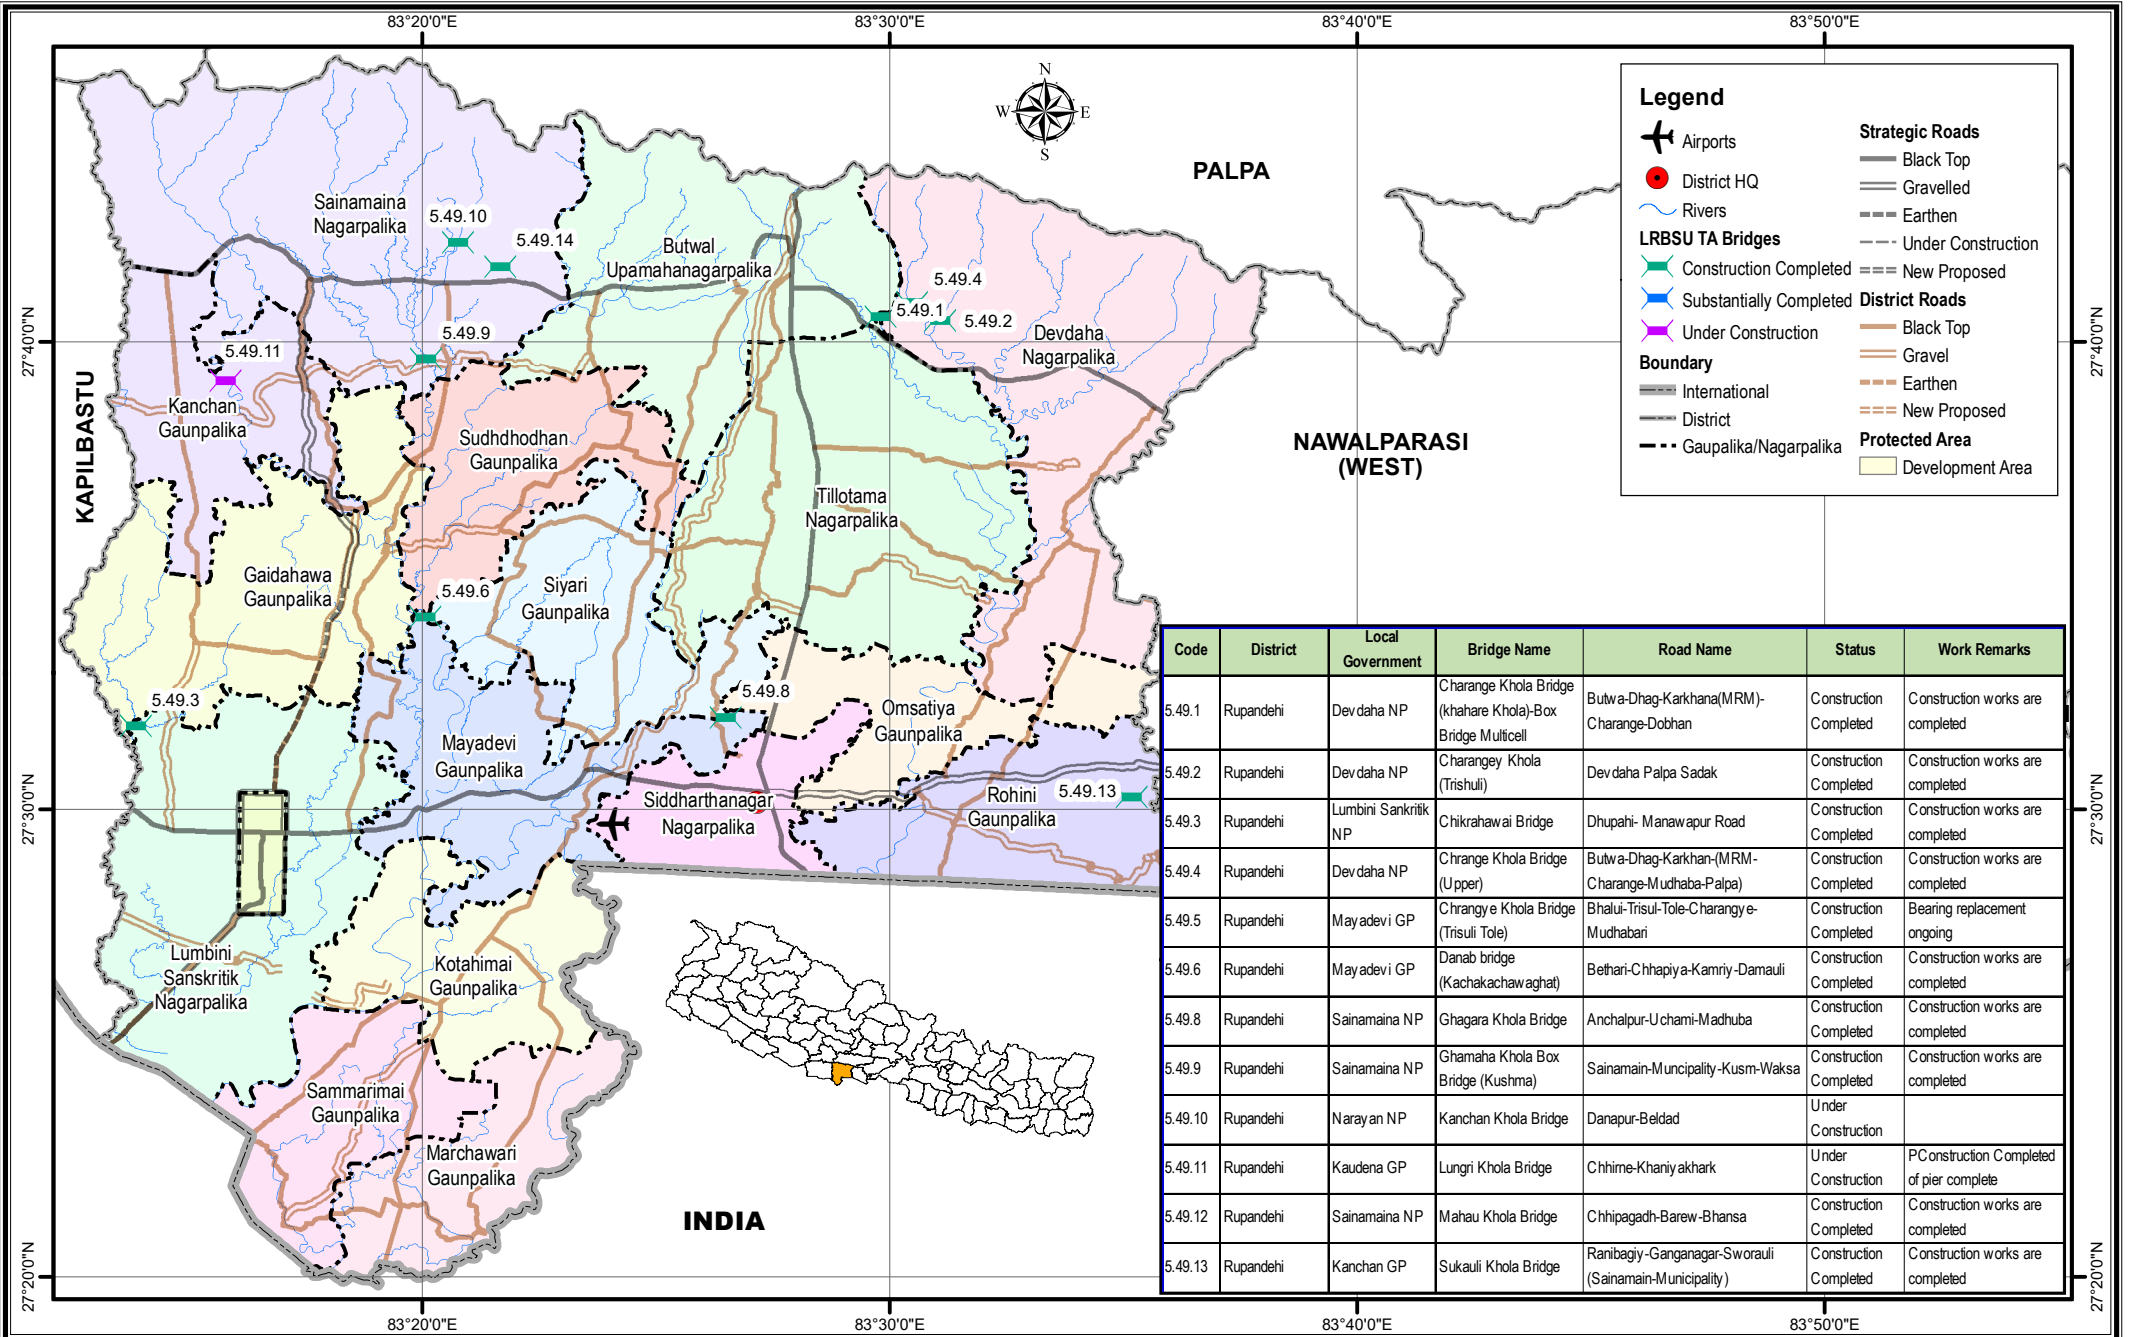

Bridge Inventory Map

Province-5

Rupandehi District

Local Roads Bridge Support Unit (LRBSU)
Manbhawan, Lalitpur

Date: October 2020