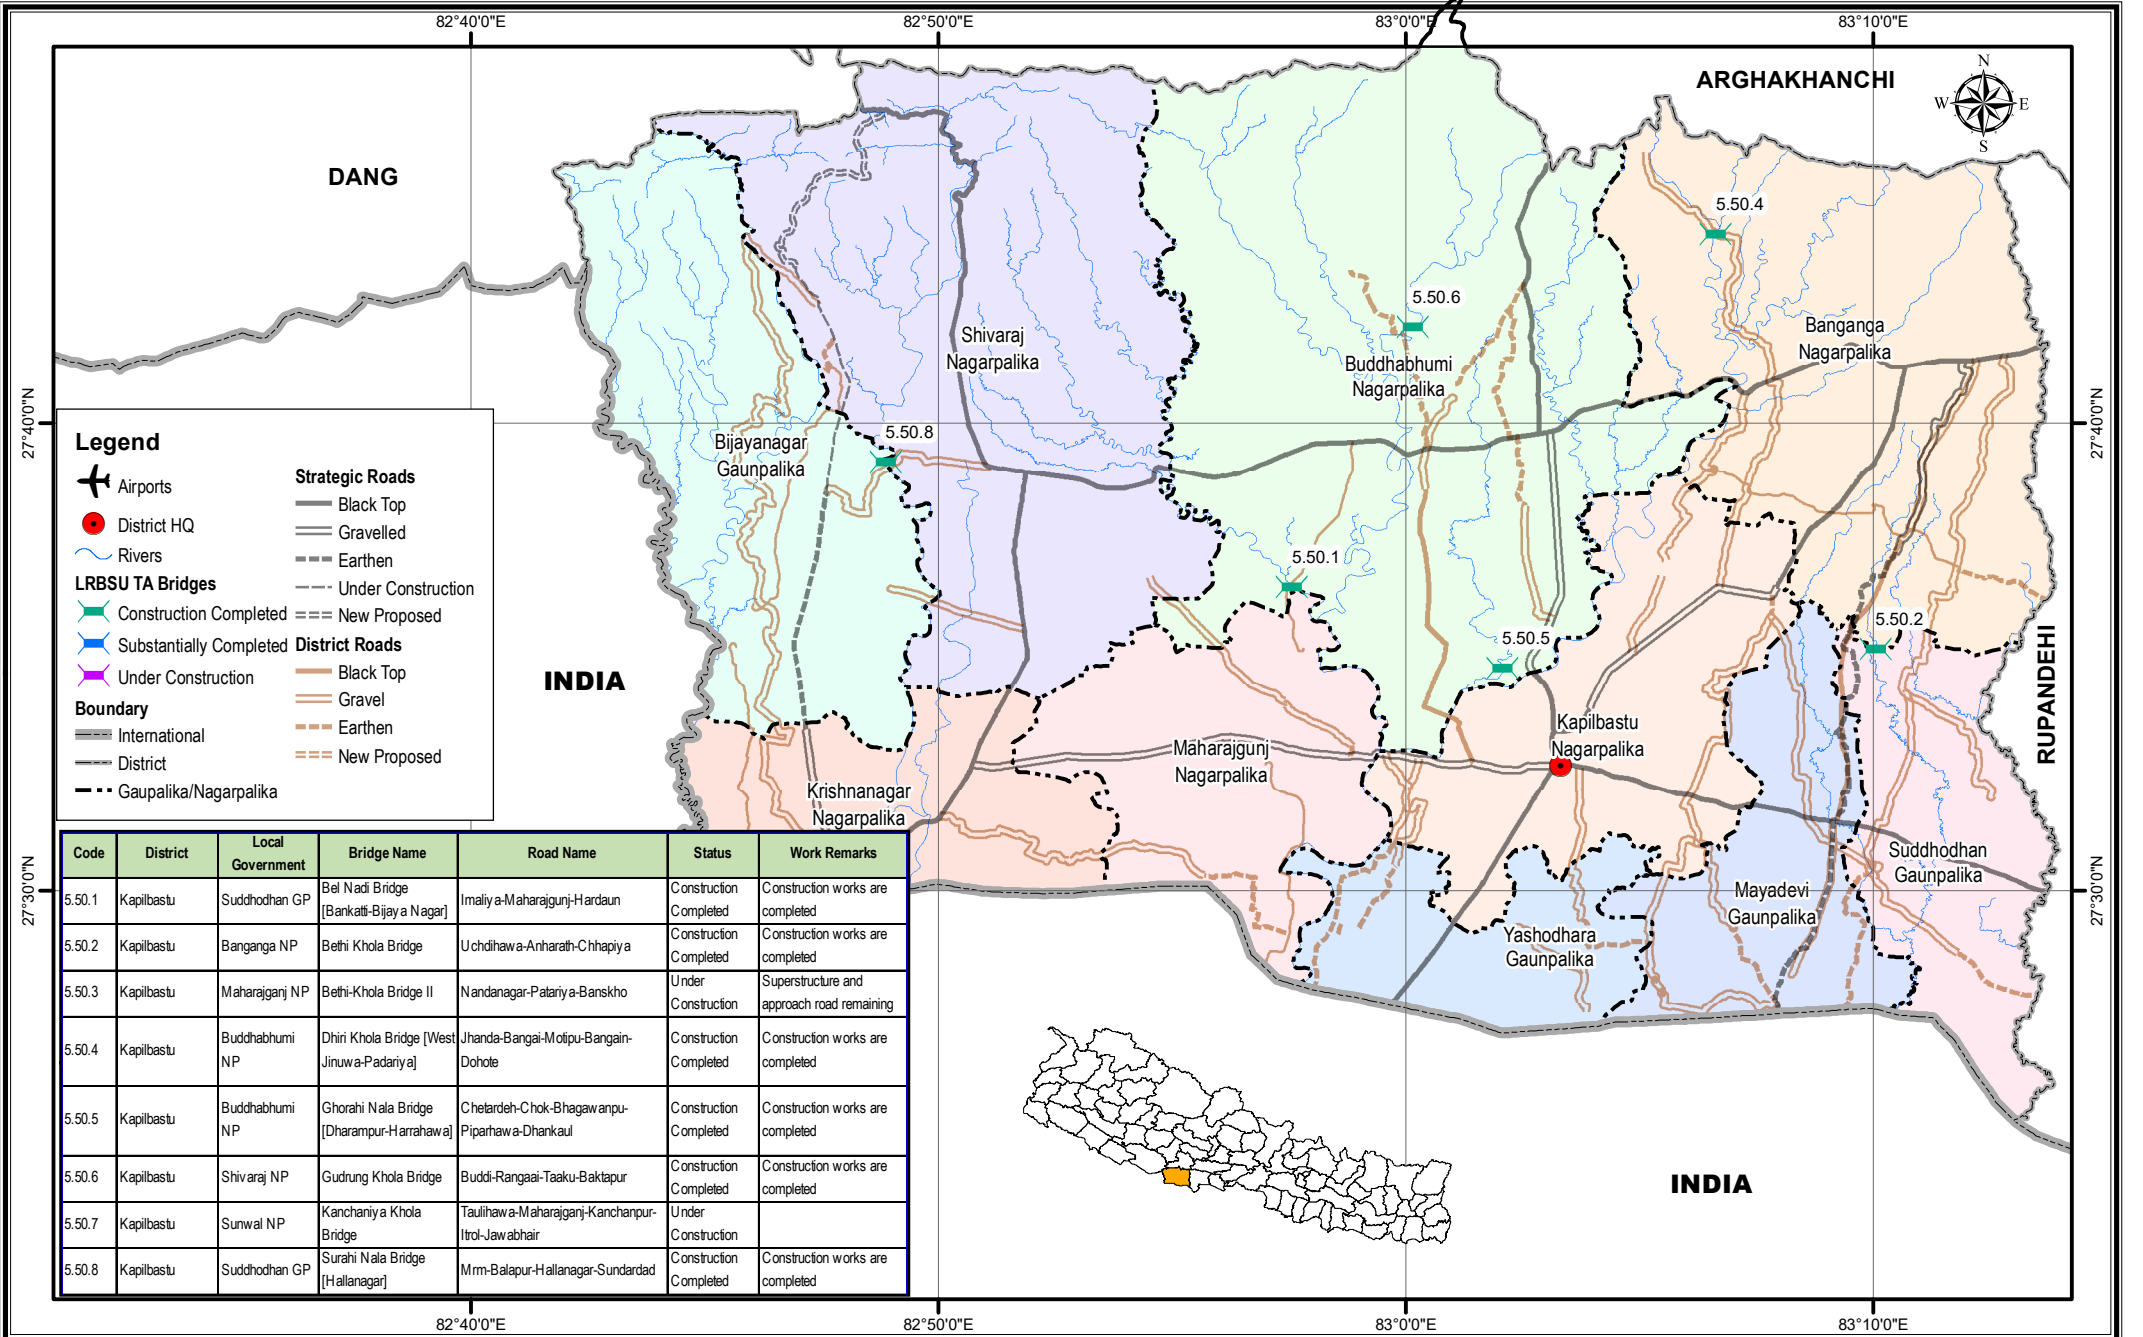

# Bridge Inventory Map

## Province-5

## Kapilbastu District

Local Roads Bridge Support Unit (LRBSU)  
Manbhawan, Lalitpur

Date: October 2020