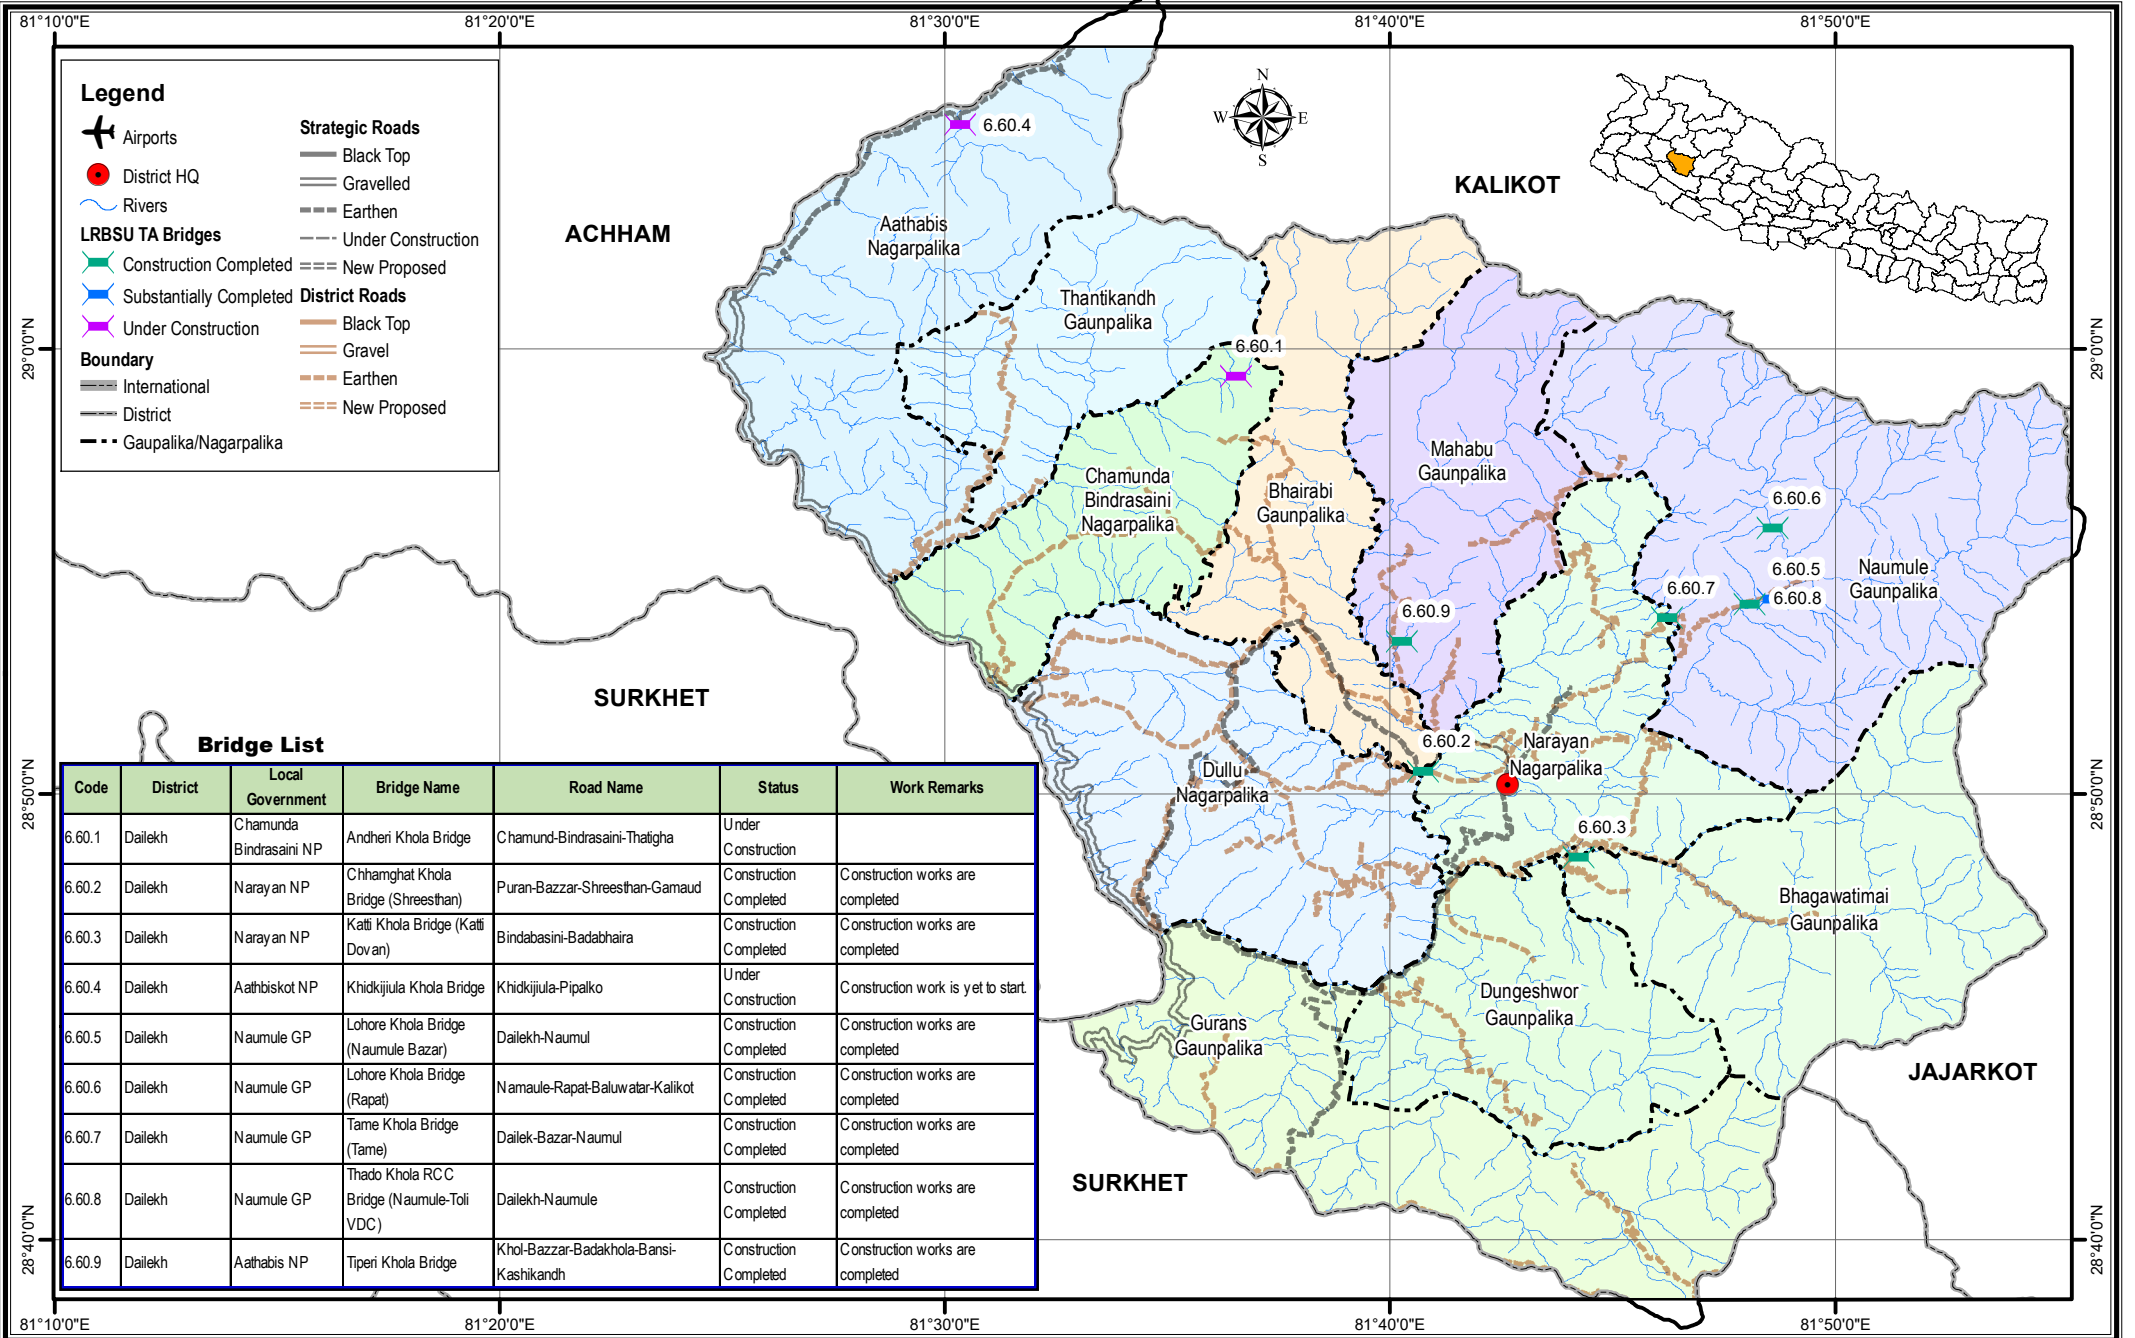

# Bridge Inventory Map

## Karnali Province

## Dailekh District

Local Roads Bridge Support Unit (LRBSU)  
Manbhawan, Lalitpur

Date: October 2020