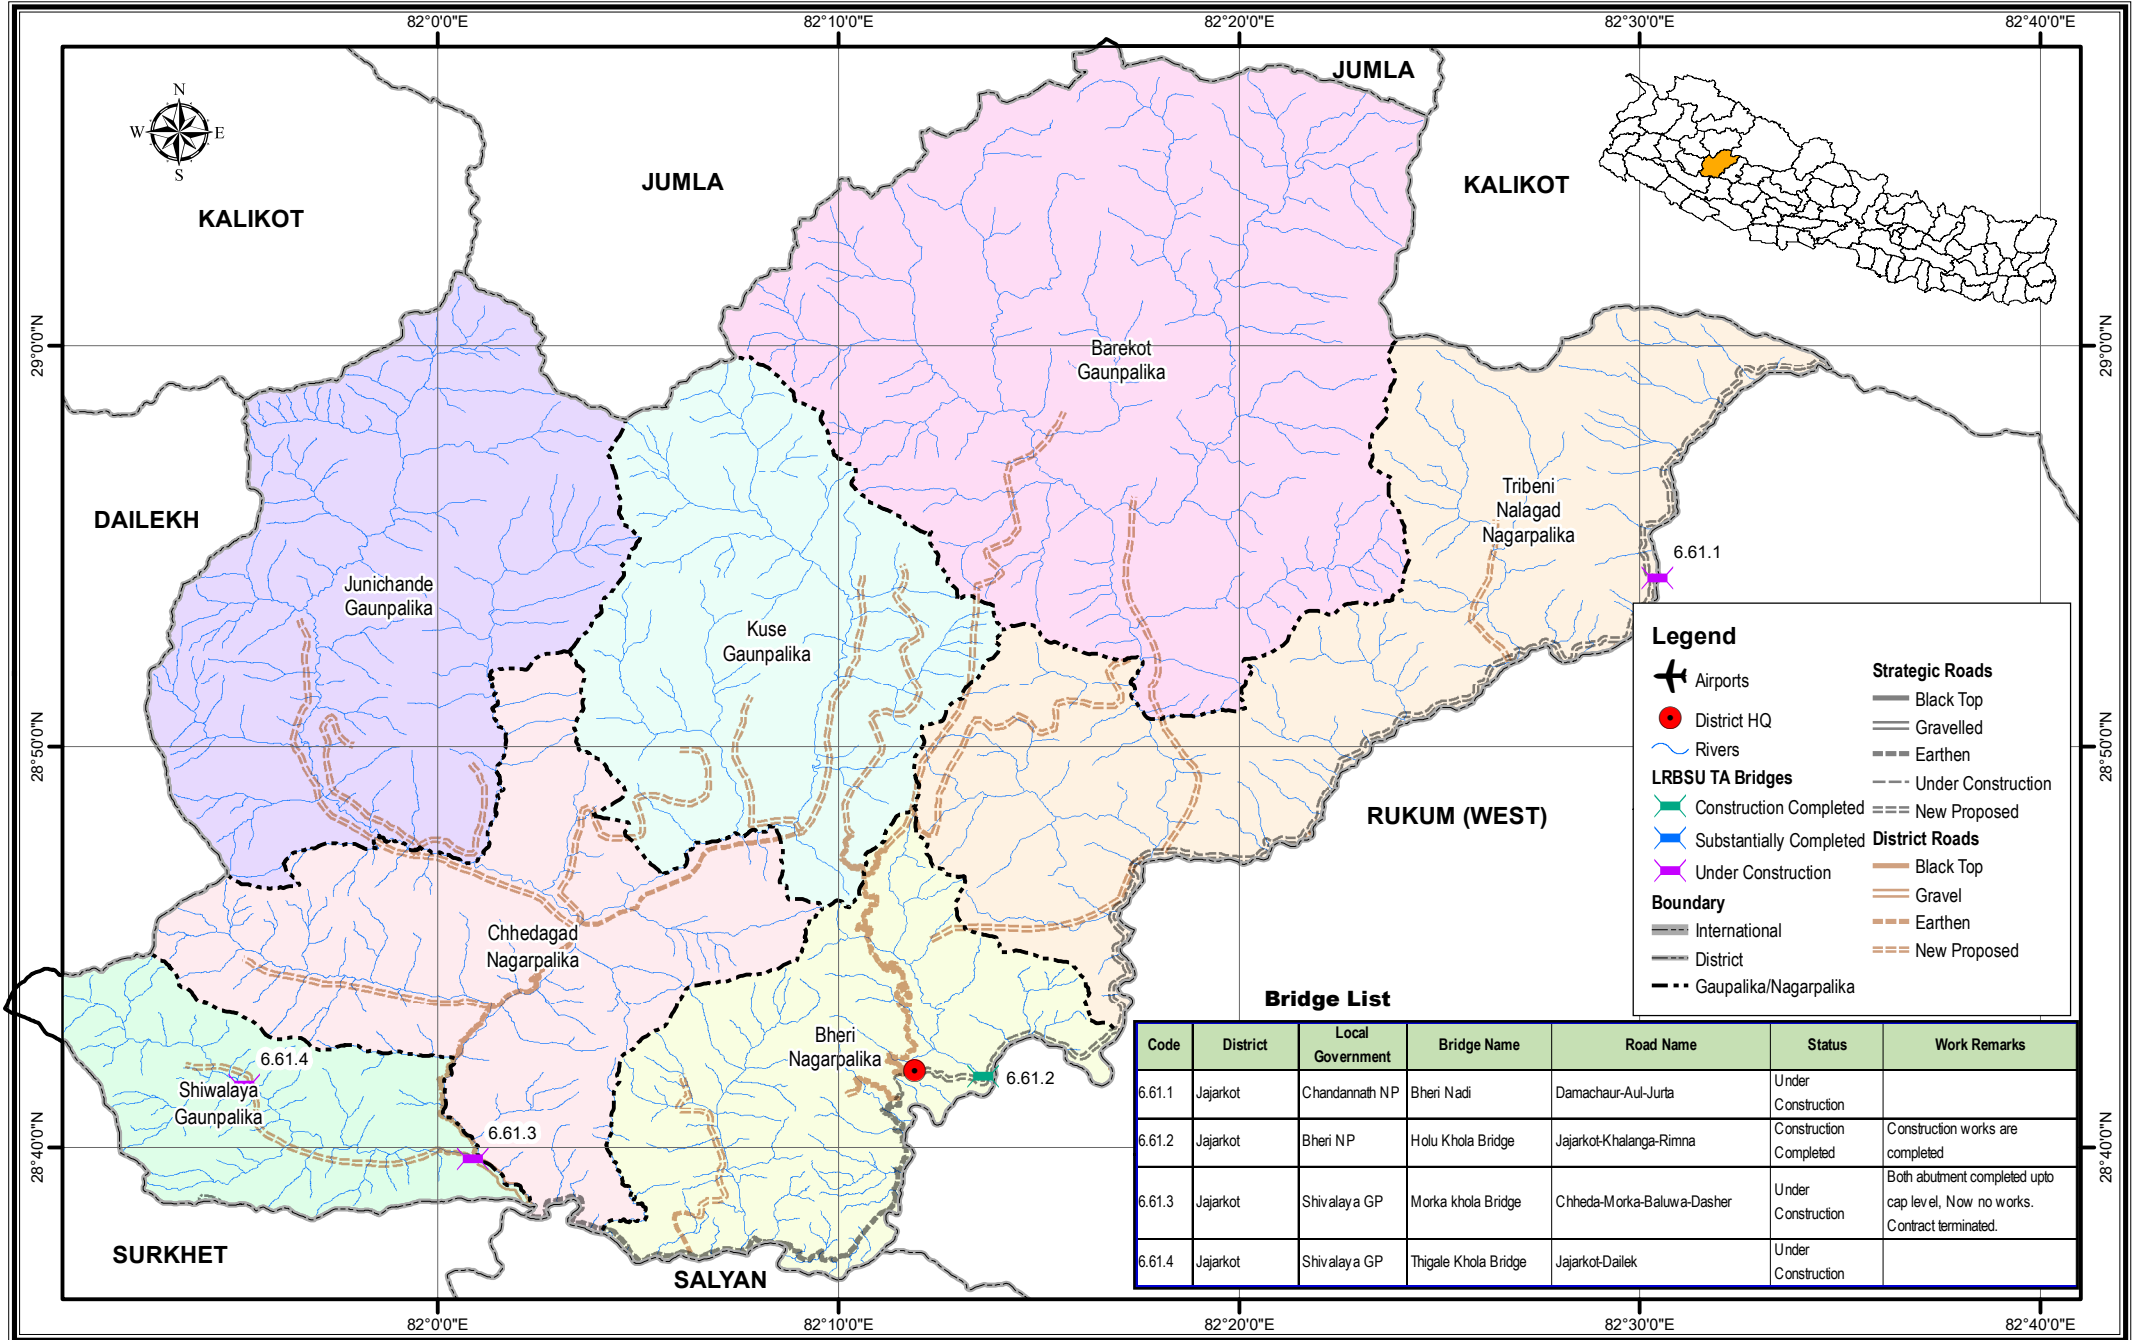

Bridge Inventory Map

Karnali Province

Jajarkot District

Local Roads Bridge Support Unit (LRBSU)
Manbhawan, Lalitpur

Date: October 2020