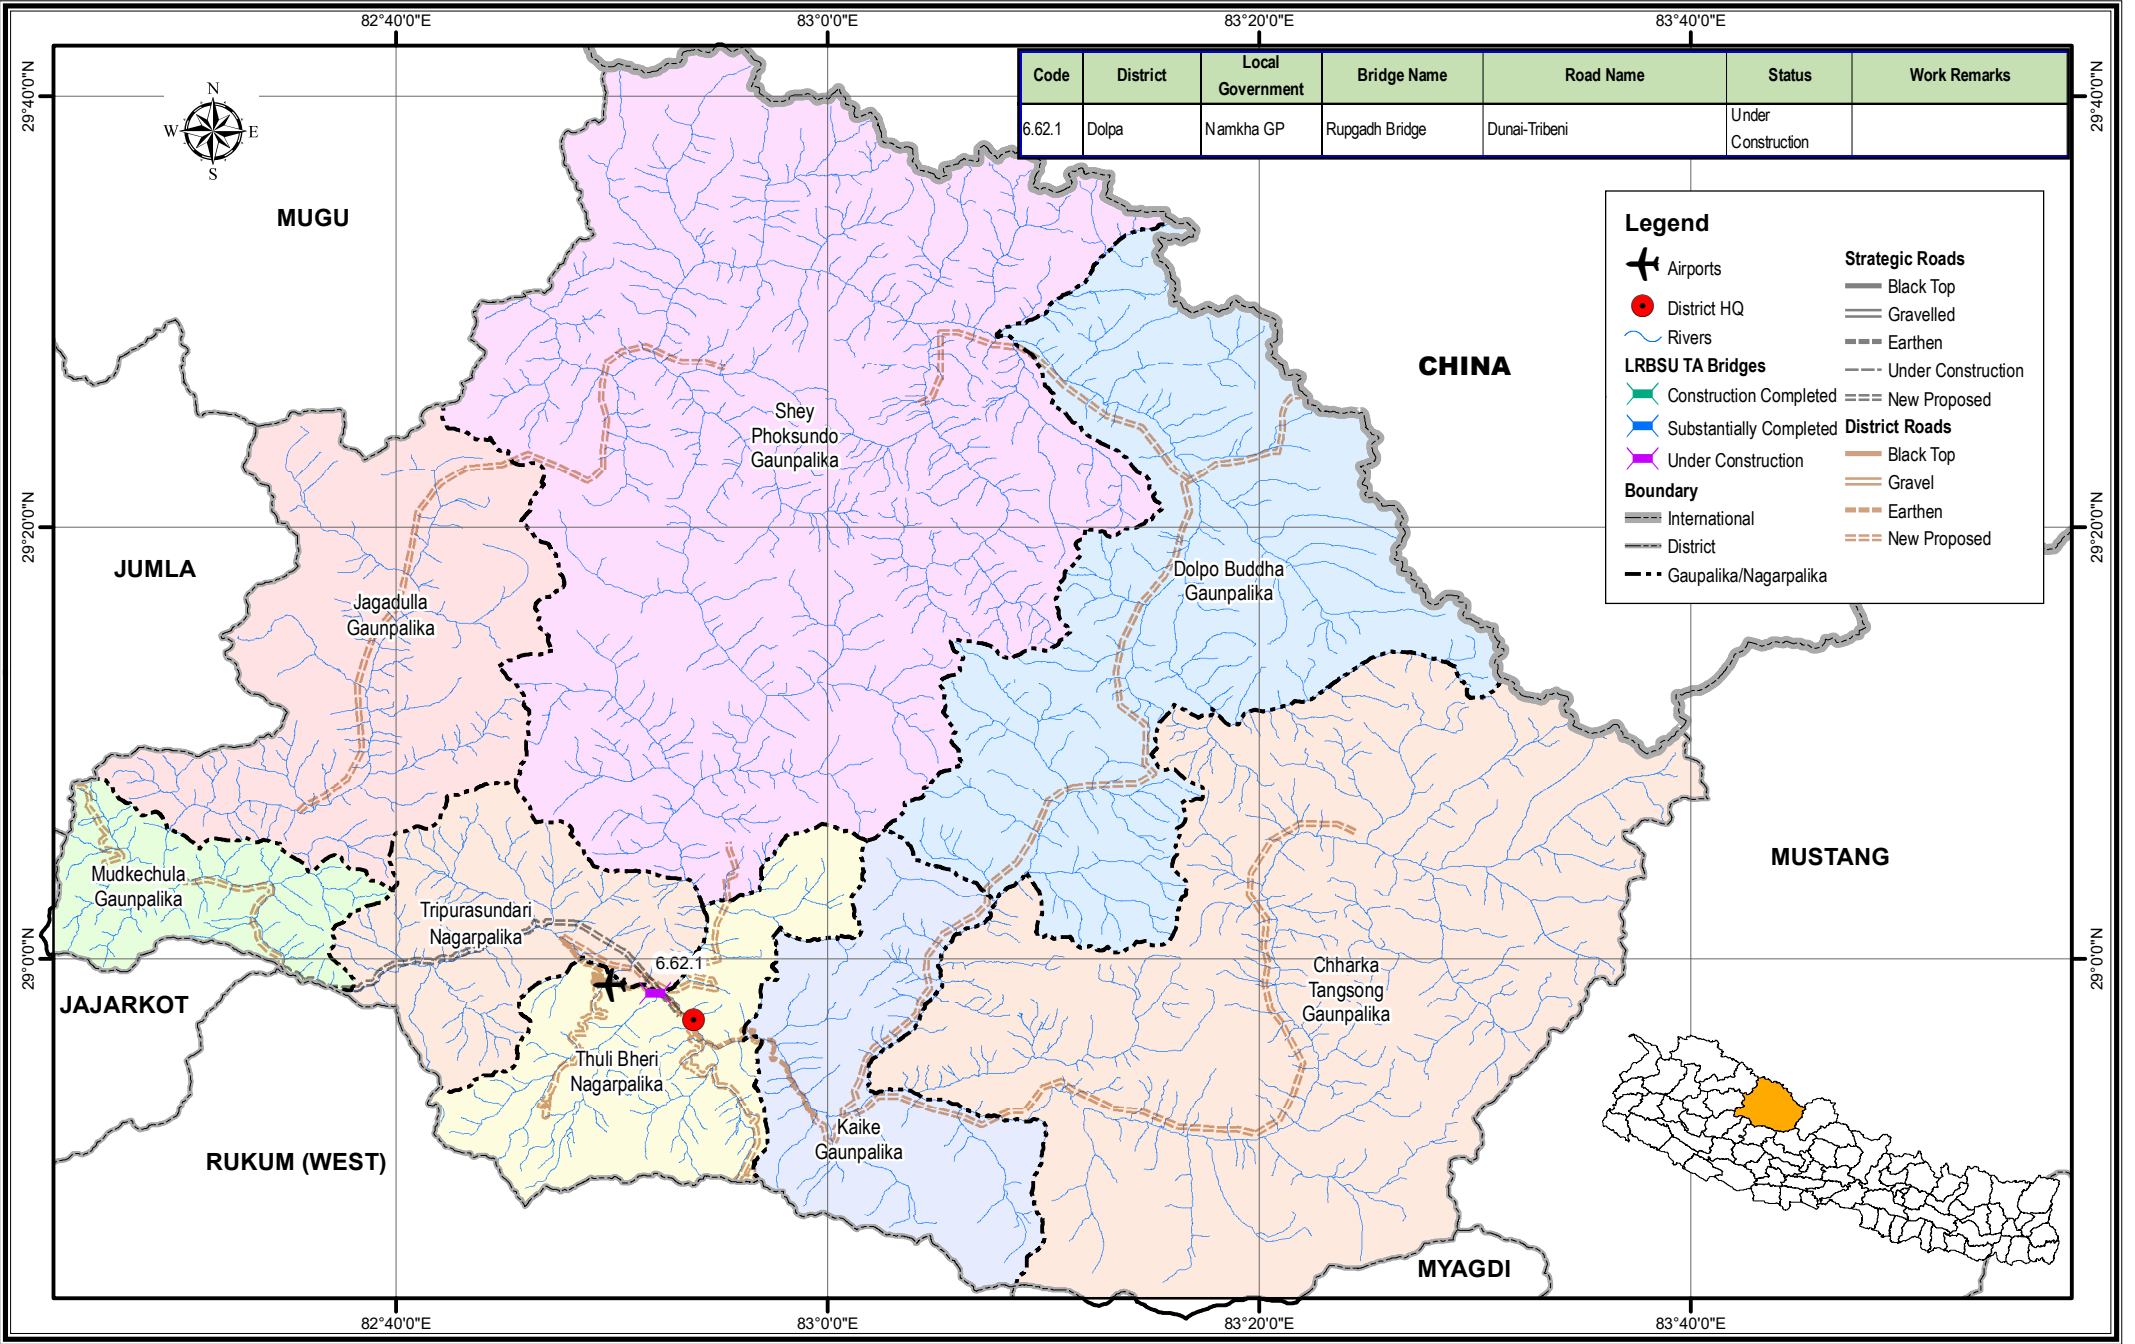

Bridge Inventory Map

Karnali Province

Dolpa District

Local Roads Bridge Support Unit (LRBSU)
Manbawan, Lalitpur

Date: October 2020