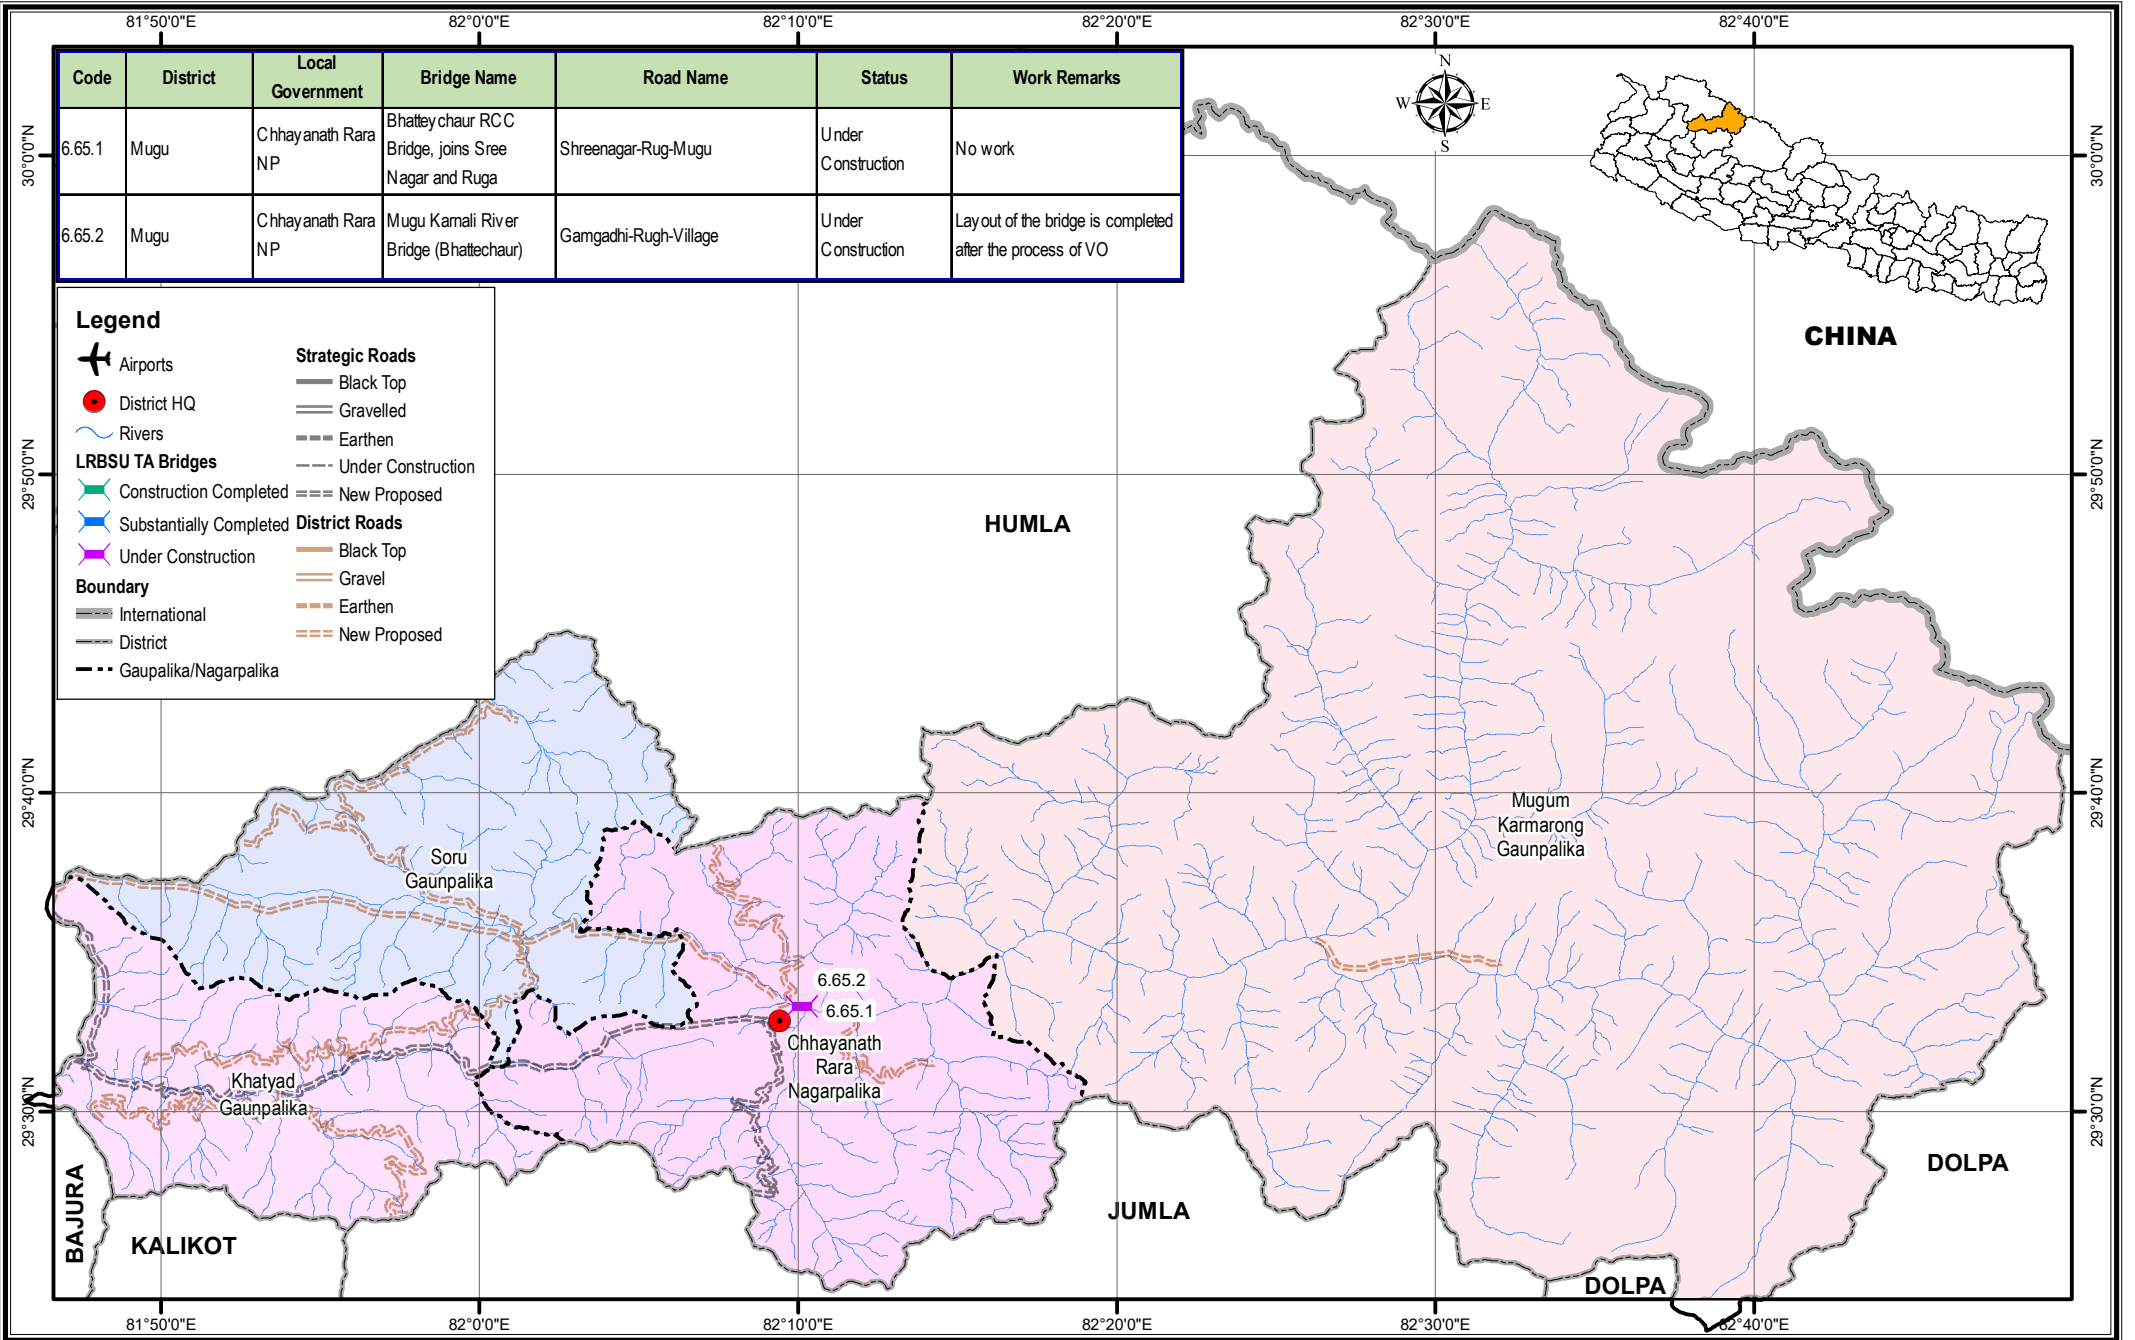

Bridge Inventory Map

Karnali Province

Mugu District

Local Roads Bridge Support Unit (LRBSU)
Manbawan, Lalitpur

Date: October 2020