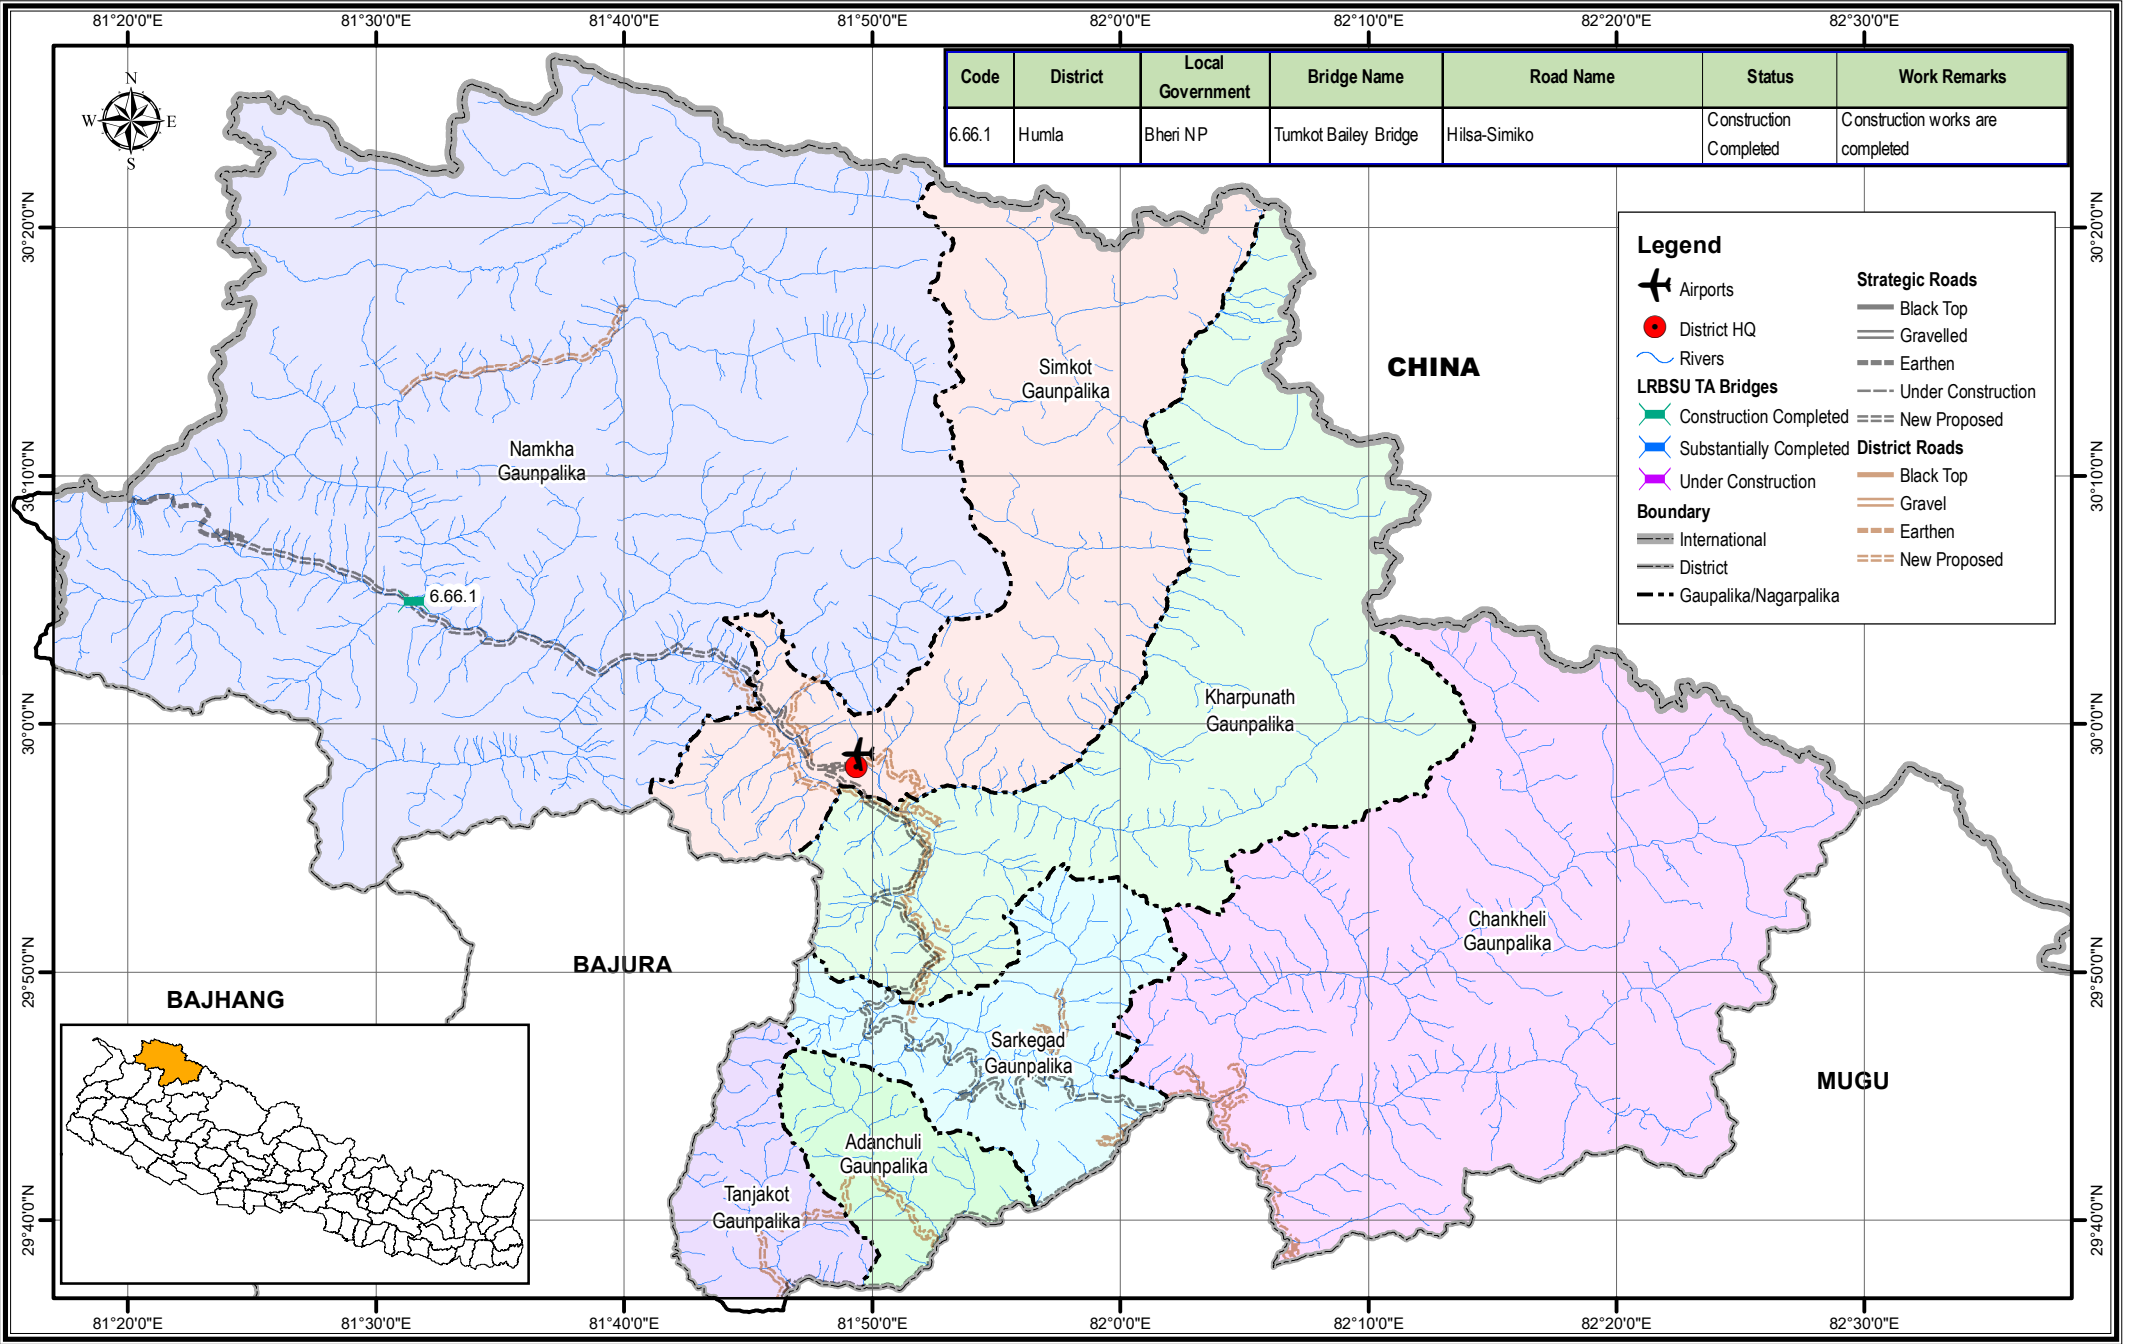

Bridge Inventory Map

Karnali Province

Humla District

Legend

- Airports (✈️)
- District HQ (●)
- Rivers (🌊)
- LRBSU TA Bridges:
 - Construction Completed (🟢)
 - Substantially Completed (🟡)
 - Under Construction (🟠)
- Boundary:
 - International (—)
 - District (---)
 - Gaunpalika/Nagarpalika (⋯)
- Strategic Roads:
 - Black Top (—)
 - Gravelled (---)
 - Earthen (---)
 - Under Construction (---)
 - New Proposed (---)
- District Roads:
 - Black Top (—)
 - Gravel (---)
 - Earthen (---)
 - New Proposed (---)

Local Roads Bridge Support Unit (LRBSU)
Manbawan, Lalitpur

Date: October 2020