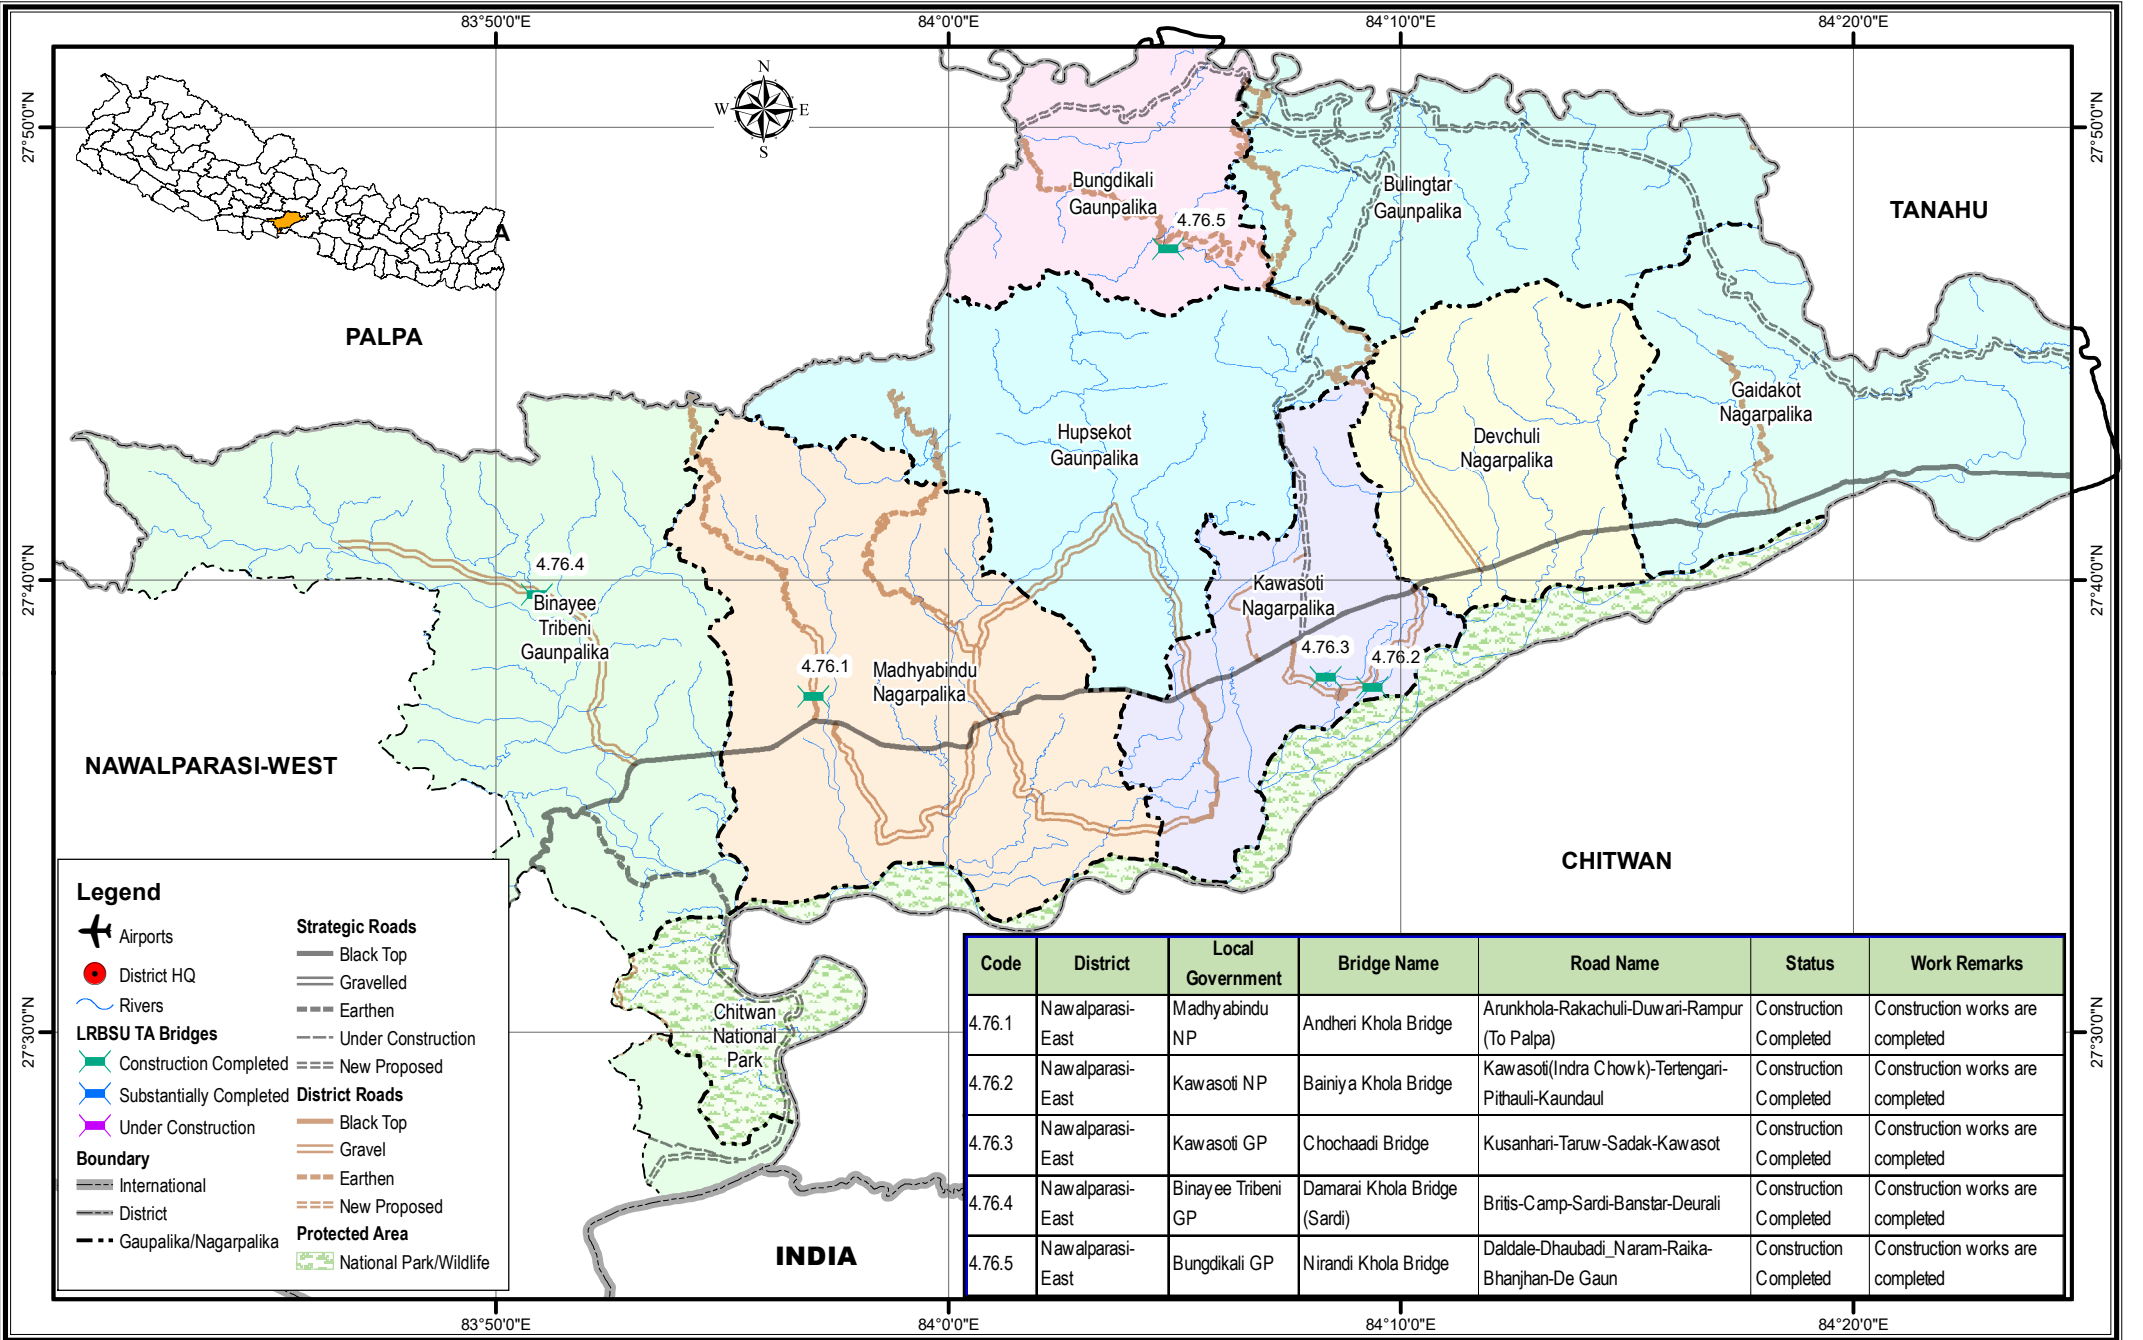

# Bridge Inventory Map

## Gandaki Province

## Nawalparasi-East District

Local Roads Bridge Support Unit (LRBSU)  
Manbhawan, Lalitpur

Date: October 2020