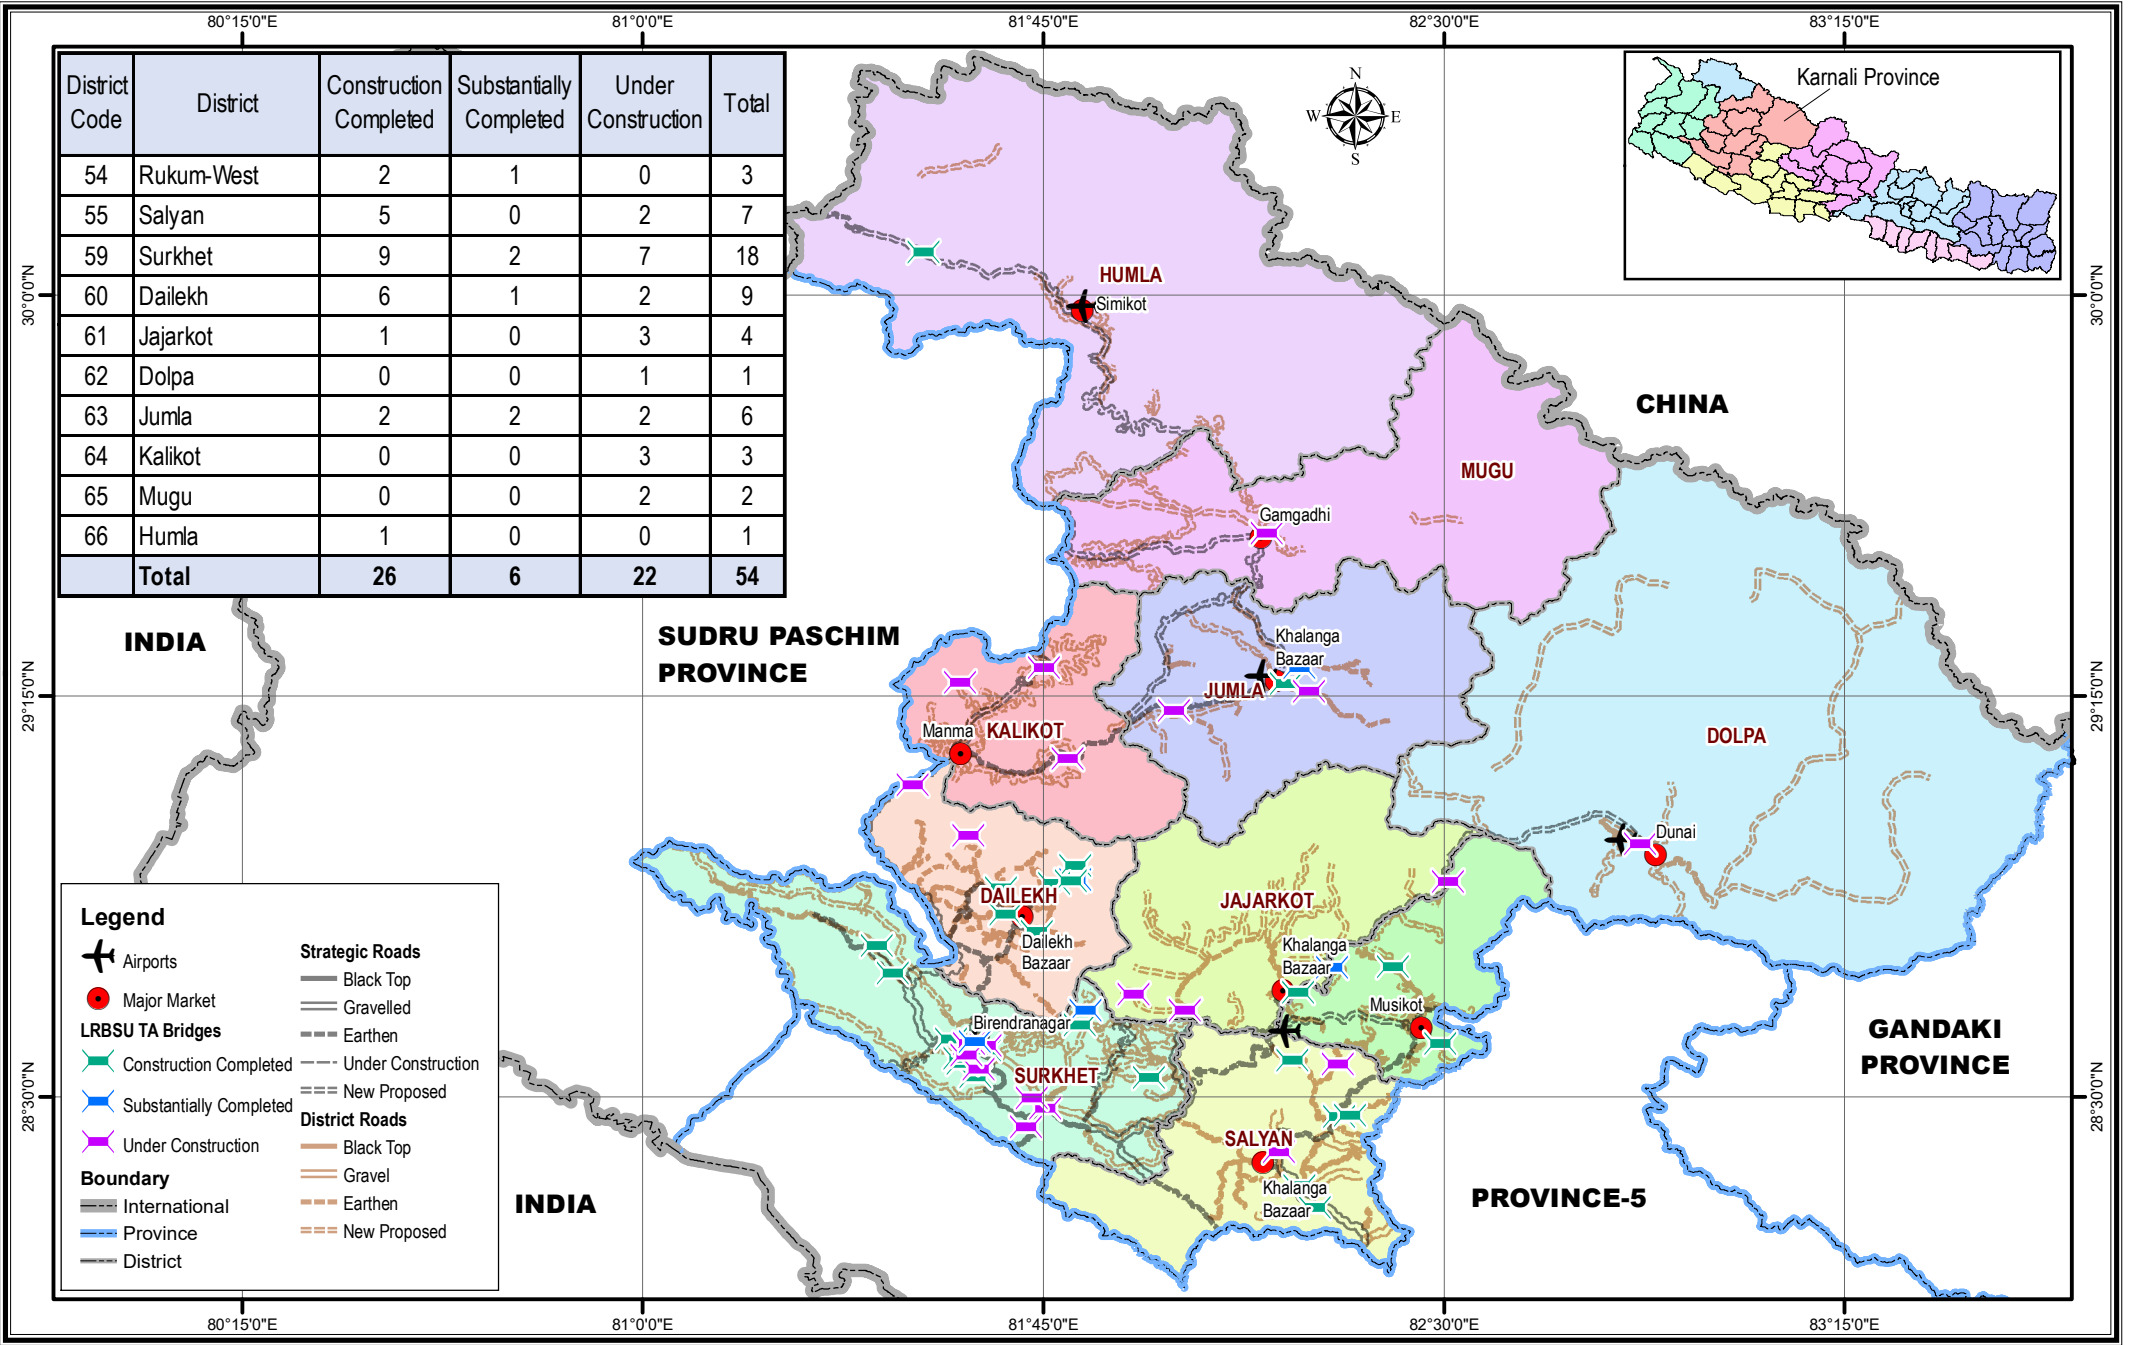

Bridge Inventory Map

Karnali Province

Local Roads Bridge Support Unit (LRBSU)
Manbhawan, Lalitpur

Date: October 2020